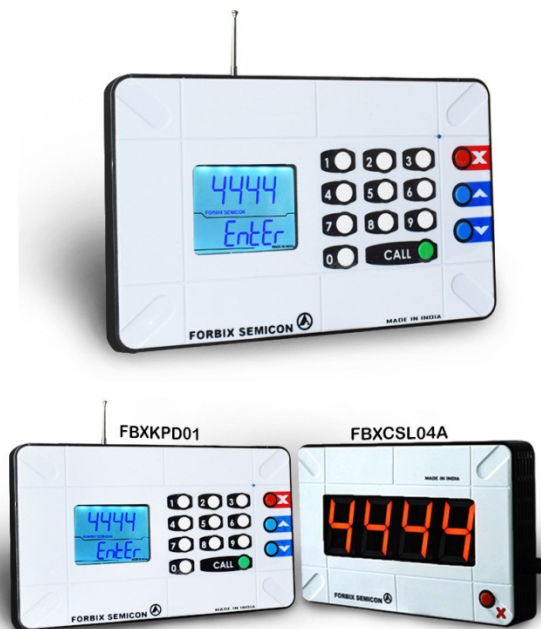

FBXKPD01: Wireless keypad dialer and display receiver

Technical specification

Wireless keypad dialer transmitter

The keypad dialer unit has a keypad, a LCD display and inbuilt transmitter. When an number is dialed from the keypad, (which is visible on the LCD), it can be displayed on a 4-digit, 3-digit or a 2-digit display. Range of signals 20-30 meters (indoors)

Dimensions and weight:

Size: 240 x 165 x 45 mm

Weight: 450-580 gms (2 – 4 digits)

Display (each unit size): 48 x 65 mm

FORBIX SEMICON INDIA PVT. LTD.

Bangalore, India

Website: <https://www.forbixindia.com>

+91 9742370190 / +91 9742159846

Keypad features:

- Press any 1, 2, 3 or 4 digit number and then press BELL button to CALL
- # button to increase to the next number (+1)
- * button to decrease to the next number (-1)
- Press * and # to cancel the typed numbers (- - - -)
- Press BELL button to call or recall
- Dialing more than 4 numbers at a time, will automatically remove the 1st 4 numbers

Display features:

- Displays the entered numbers (from the keypad)
- Buzzer sound for 10 seconds (number continues to display)
- Number displayed on the LCD of the keypad is replicated on the console display (after pressing the BELL button)
- Recall the buzzer by pressing the BELL button