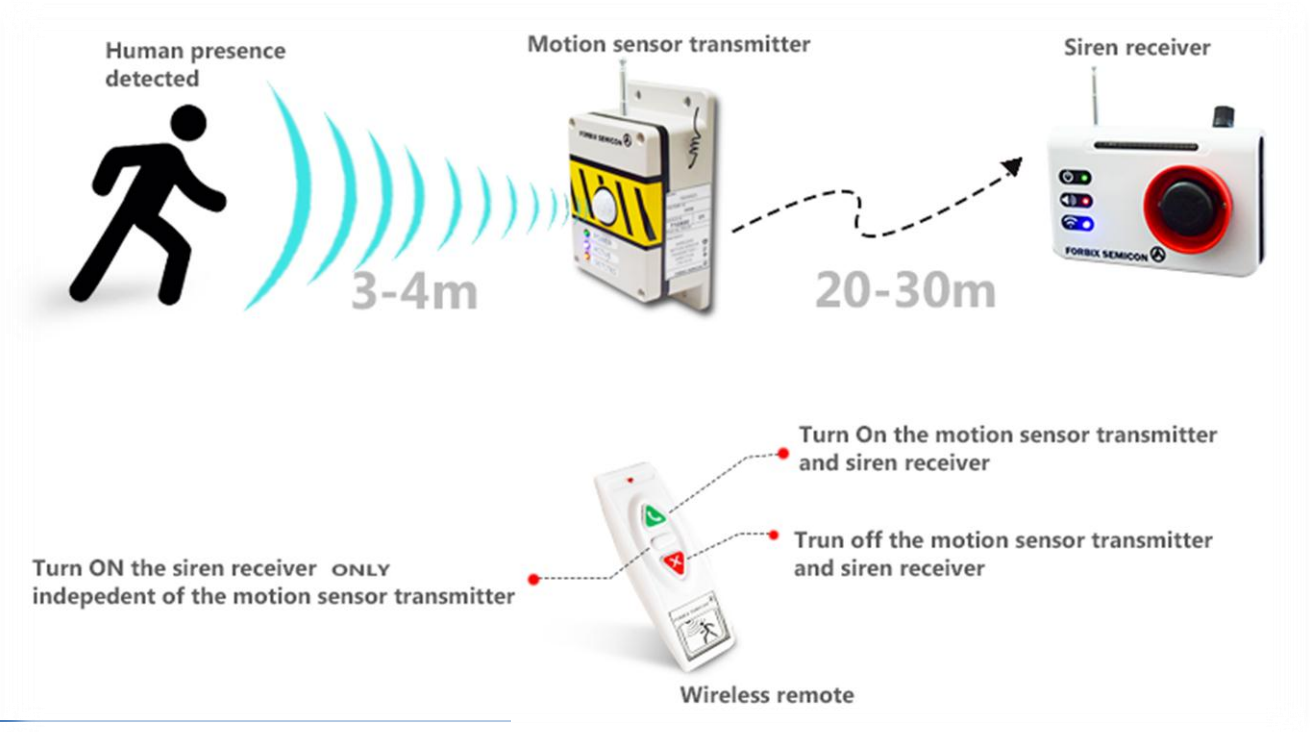

FORBIX SEMICON INDIA PVT. LTD.
Bangalore, India
Website: <https://www.forbixindia.com>
+91 9742370190 / +91 9742159846

FORBIX Osäühing,
Tallinn, Estonia
Website: <https://www.forbix.eu>
+372 880 1510

Email: sales@forbixindia.com