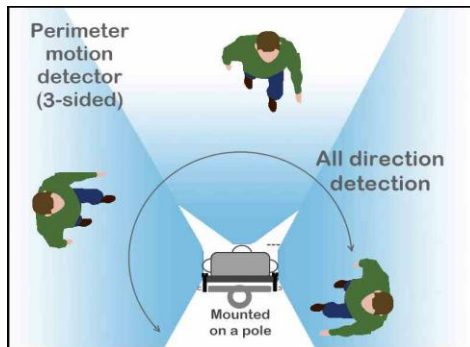

Application picture

How to operate the motion sensor wireless alarms:

Step 1: Place the motion sensors at various different points in the house. Strategically choose the entry points. We usually suggest to mount the motion sensors on the ceilings.

Step 2: Keep the siren at a location in the house from where neighbors can hear. The siren sound is around 108db, that audible to around 100 meters in open area.

Step 3: While you are in the house, deactivate the whole security system. Pressing the CANCEL button on the remote controller deactivates the signaling. On the other hand, pressing the CALL button reactivates the system.

The whole setup takes not more than 10-20 minutes of your time for installation. Installation needs mere placing or mounting the sensing units on the wall. It is also possible to keep the motion sensors on the table or chair or mantelpiece. Before leaving the house, make sure the security system is activated (using the remote).

Motion sensor wireless alarm range of detection and communication:

- Motion sensors can detect human activity within a range of 2-3 meters from the sensor bulb
- The angle of detection is around 120 degree
- The range of the communication from motion sensors to the siren is around 20-30 meters. All the motion sensors has inbuilt radio transmitters. The sirens and indicators have RF receivers
- The range of communication enhances by placing intermediate repeaters in the house. These repeater units can forward the signals from the motion detectors to the siren. More than one repeater is possible to use to over huge villas and bungalow houses

FORBIX SEMICON INDIA PVT. LTD.

Bangalore, India

Website: <https://www.forbixindia.com>

+91 9742370190 / +91 9742159846

FORBIX Osäuhing,

Tallinn, Estonia

Website: <https://www.forbix.eu>

+372 880 1510

Email: sales@forbixindia.com