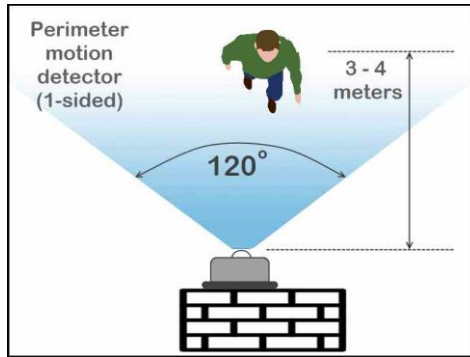

Application picture

How to operate the motion sensor wireless alarms:

Step 1: Place the motion sensors at various different points in the house. Strategically choose the entry points. We usually suggest to mount the motion sensors on the ceilings.

Step 2: Keep the siren at a location in the house from where neighbors can hear. The siren sound is around 108db, that audible to around 100 meters in open area.

Step 3: While you are in the house, deactivate the whole security system. Pressing the CANCEL button on the remote controller deactivates the signaling. On the other hand, pressing the CALL button reactivates the system.

The whole setup takes not more than 10-20 minutes of your time for installation. Installation needs mere placing or mounting the sensing units on the wall. It is also possible to keep the motion sensors on the table or chair or mantelpiece. Before leaving the house, make sure the security system is activated (using the remote).

Motion sensor wireless alarm range of detection and communication:

- Motion sensors can detect human activity within a range of 2-3 meters from the sensor bulb
- The angle of detection is around 120 degree
- The range of the communication from motion sensors to the siren is around 20-30 meters. All the motion sensors has inbuilt radio transmitters. The sirens and indicators have RF receivers
- The range of communication enhances by placing intermediate repeaters in the house. These repeater units can forward the signals from the motion detectors to the siren. More than one repeater is possible to use to over huge villas and bungalow houses

FORBIX SEMICON INDIA PVT. LTD.

Bangalore, India

Website: <https://www.forbixindia.com>

+91 9742370190 / +91 9742159846

FORBIX Osäuhing,

Tallinn, Estonia

Website: <https://www.forbix.eu>

+372 880 1510

Email: sales@forbixindia.com