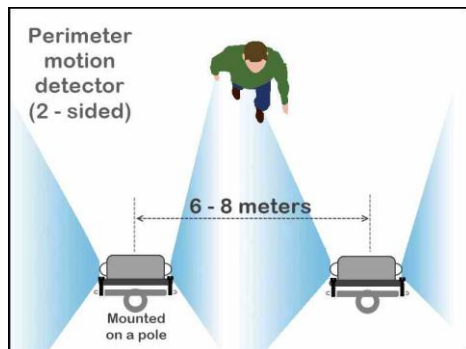

Application picture

How to operate the motion sensor wireless alarms:

Step 1: Place the motion sensors at various different points in the house. Strategically choose the entry points. We usually suggest to mount the motion sensors on the ceilings.

Step 2: Keep the siren at a location in the house from where neighbors can hear. The siren sound is around 108db, that audible to around 100 meters in open area.

Step 3: While you are in the house, deactivate the whole security system. Pressing the CANCEL button on the remote controller deactivates the signaling. On the other hand, pressing the CALL button reactivates the system.

The whole setup takes not more than 10-20 minutes of your time for installation. Installation needs mere placing or mounting the sensing units on the wall. It is also possible to keep the motion sensors on the table or chair or mantelpiece. Before leaving the house, make sure the security system is activated (using the remote).

Motion sensor wireless alarm range of detection and communication:

- Motion sensors can detect human activity within a range of 2-3 meters from the sensor bulb
- The angle of detection is around 120 degree
- The range of the communication from motion sensors to the siren is around 20-30 meters. All the motion sensors has inbuilt radio transmitters. The sirens and indicators have RF receivers
- The range of communication enhances by placing intermediate repeaters in the house. These repeater units can forward the signals from the motion detectors to the siren. More than one repeater is possible to use to over huge villas and bungalow houses

FORBIX SEMICON INDIA PVT. LTD.

Bangalore, India

Website: <https://www.forbixindia.com>

+91 9742370190 / +91 9742159846

FORBIX Osäuhing,

Tallinn, Estonia

Website: <https://www.forbix.eu>

+372 880 1510

Email: sales@forbixindia.com