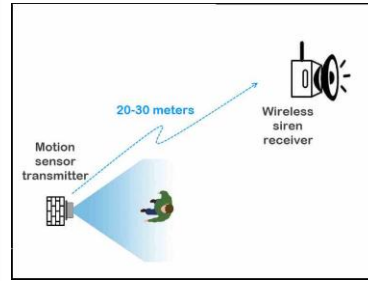

Application picture

How to operate the motion sensor wireless alarms:

Step 1: Place the motion sensors at various different points in the house. Strategically choose the entry points. We usually suggest to mount the motion sensors on the ceilings.

Step 2: Keep the siren at a location in the house from where neighbors can hear. The siren sound is around 108db, that audible to around 100 meters in open area.

Step 3: While you are in the house, deactivate the whole security system. Pressing the CANCEL button on the remote controller deactivates the signaling. On the other hand, pressing the CALL button reactivates the system.

The whole setup takes not more than 10-20 minutes of your time for installation. Installation needs mere placing or mounting the sensing units on the wall. It is also possible to keep the motion sensors on the table or chair or mantelpiece. Before leaving the house, make sure the security system is activated (using the remote).

Motion sensor wireless alarm range of detection and communication:

- Motion sensors can detect human activity within a range of 2-3 meters from the sensor bulb
- The angle of detection is around 120 degree
- The range of the communication from motion sensors to the siren is around 20-30 meters. All the motion sensors has inbuilt radio transmitters. The sirens and indicators have RF receivers
- The range of communication enhances by placing intermediate repeaters in the house. These repeater units can forward the signals from the motion detectors to the siren. More than one repeater is possible to use to over huge villas and bungalow houses

FORBIX SEMICON INDIA PVT. LTD.

Bangalore, India

Website: <https://www.forbixindia.com>

+91 9742370190 / +91 9742159846

FORBIX Osäuhing,

Tallinn, Estonia

Website: <https://www.forbix.eu>

+372 880 1510

Email: sales@forbixindia.com