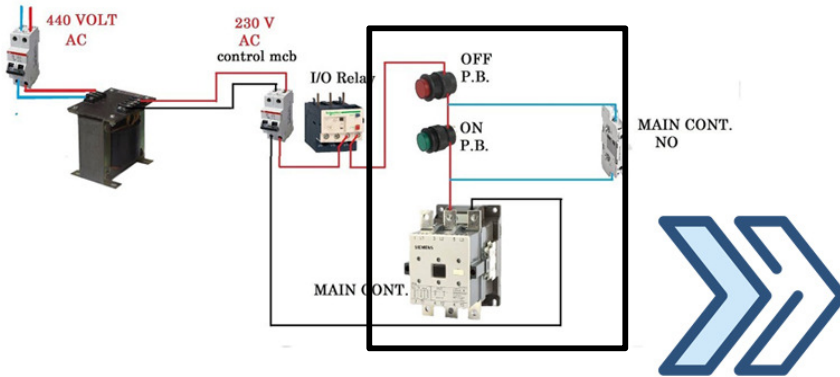

DOL (Direct On Line) starter EXISTING wiring

DOL (Direct On Line) starter MODIFIED wiring