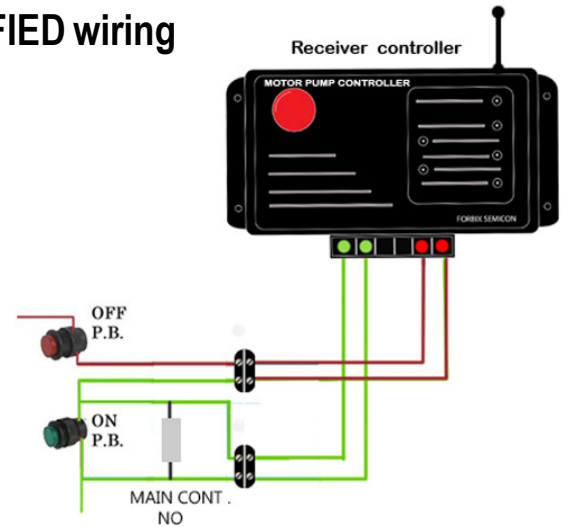

DOL (Direct On Line) starter EXISTING wiring

DOL (Direct On Line) starter MODIFIED wiring