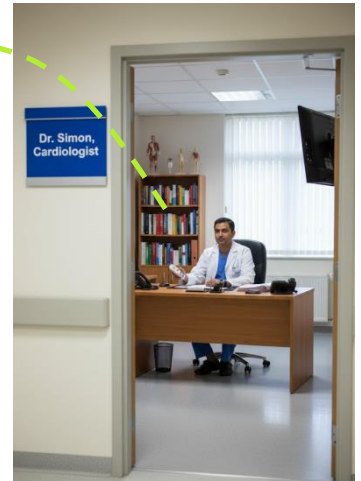

Wireless Token Display Solutions

No Wiring, No Installation, No Maintenance
Works on latest cutting edge RF technology
Suitable for Banks, Dispensaries,
Serving customers worldwide

Call / Write to us for
discounted price

FORBIX SEMICON® QUEUE MANAGEMENT SOLUTION

Comes with 6 wireless RF remote controllers for staff and consultants.
Call next number instantly with the press of a button.
Plug directly into any standard VGA monitor for instant setup.
Fully standalone system; no external PC or software required.
Manage up to six service counters or rooms simultaneously from one system.
Wireless Monitor Linking: Duplicate the display to additional monitors via local WiFi or hotspot.
Wildcard token entry for priority customers or emergencies.
Insert a specific number mid-sequence without resetting the queue.
Universal Power: Reliable operation with any standard 12VDC adapter.